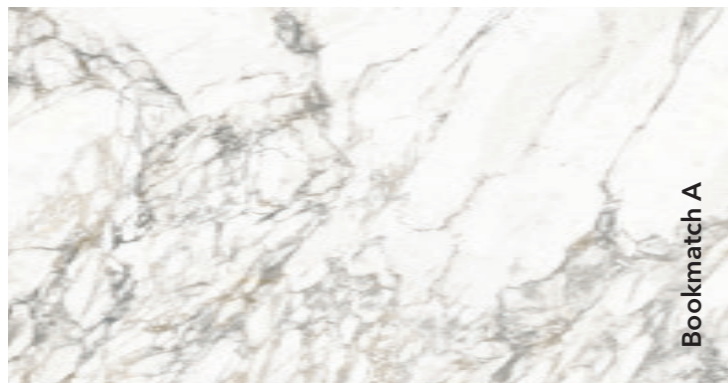

Bookmatch A