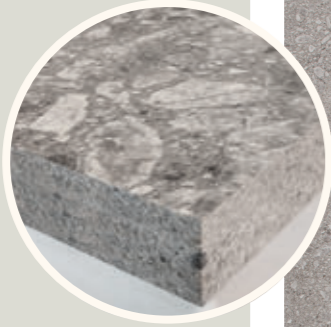

Ceppo Di Gre Fullbody 3D

Matte surface
Slab dimensions:
3200x1600x12 mm

The pattern
throughout the entire
thickness of the slab.