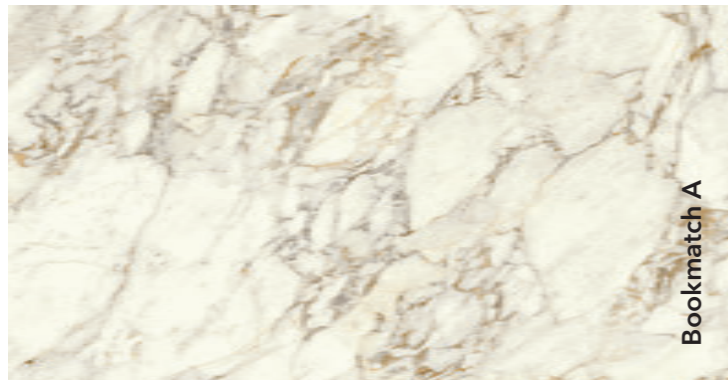

Aurora Black

Structured surface
Slab dimensions:
3200x1600x12 mm

Ballet

Matte surface
Slab dimensions:
3200x1600x12 mm
3200x1600x6 mm

Decorations marked as Bookmatch are available in options A and B: one mirrors the other, creating the impression of an open book.