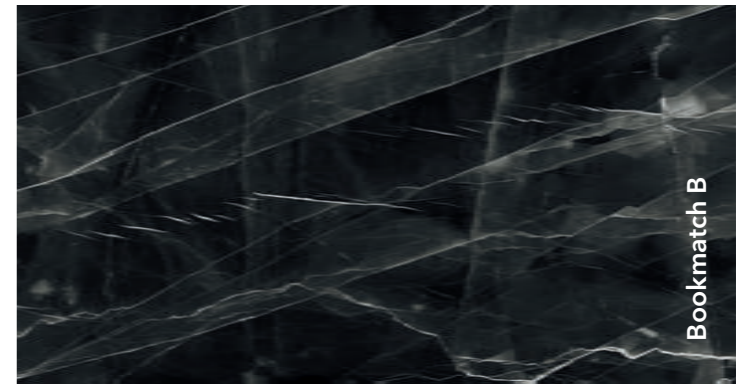

Bookmatch A

Bookmatch B

Black Diamond

Matte surface
Slab dimensions:
3200x1600x12 mm

Decorations marked as Bookmatch are available in options A and B: one mirrors the other, creating the impression of an open book.