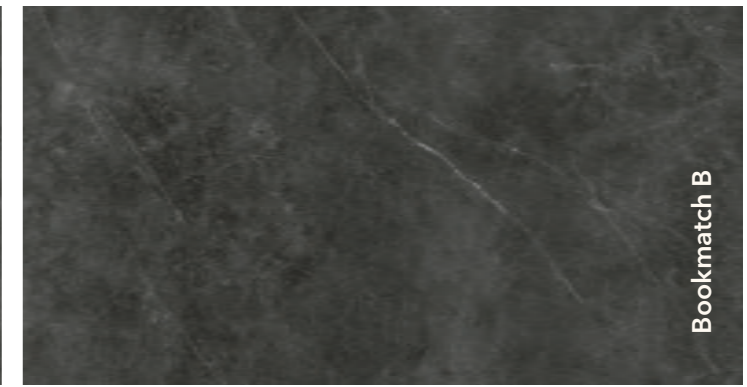

Bookmatch B

Decorations marked as Bookmatch are available in options A and B: one mirrors the other, creating the impression of an open book.