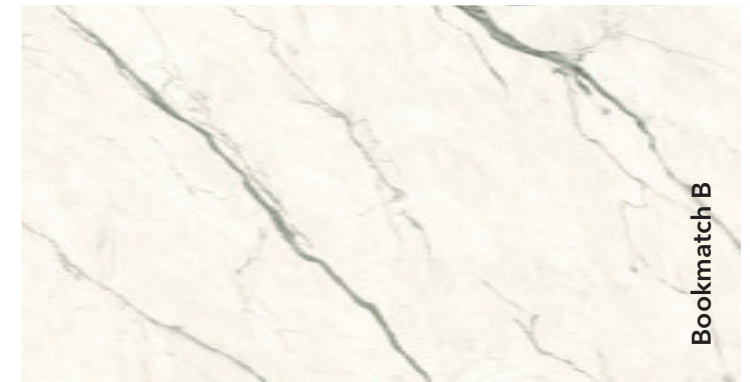

Bookmatch B

Decorations marked as Bookmatch are available in options A and B: one mirrors the other, creating the impression of an open book.