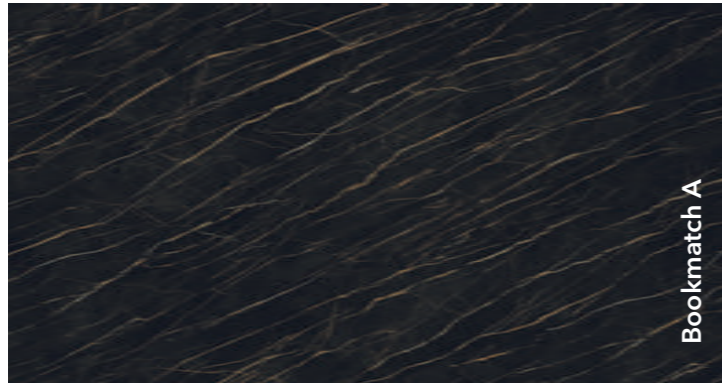

Decorations marked as Bookmatch are available in options A and B: one mirrors the other, creating the impression of an open book.

Bookmatch A

Bookmatch B

Pietra Grigia

Matte surface
 Slab dimensions:
 3200x1600x12 mm
 3200x1600x6 mm