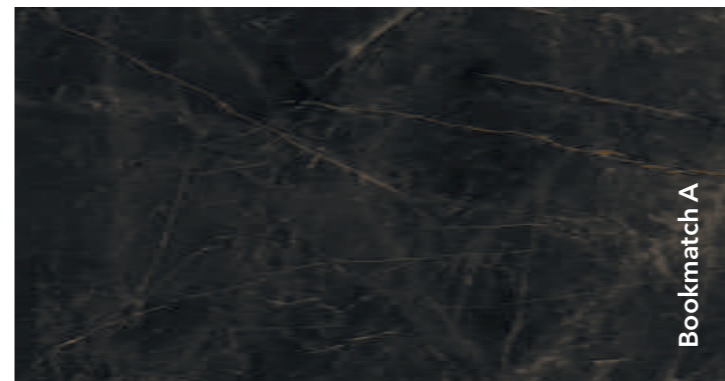

Decorations marked as Bookmatch are available in options A and B: one mirrors the other, creating the impression of an open book.