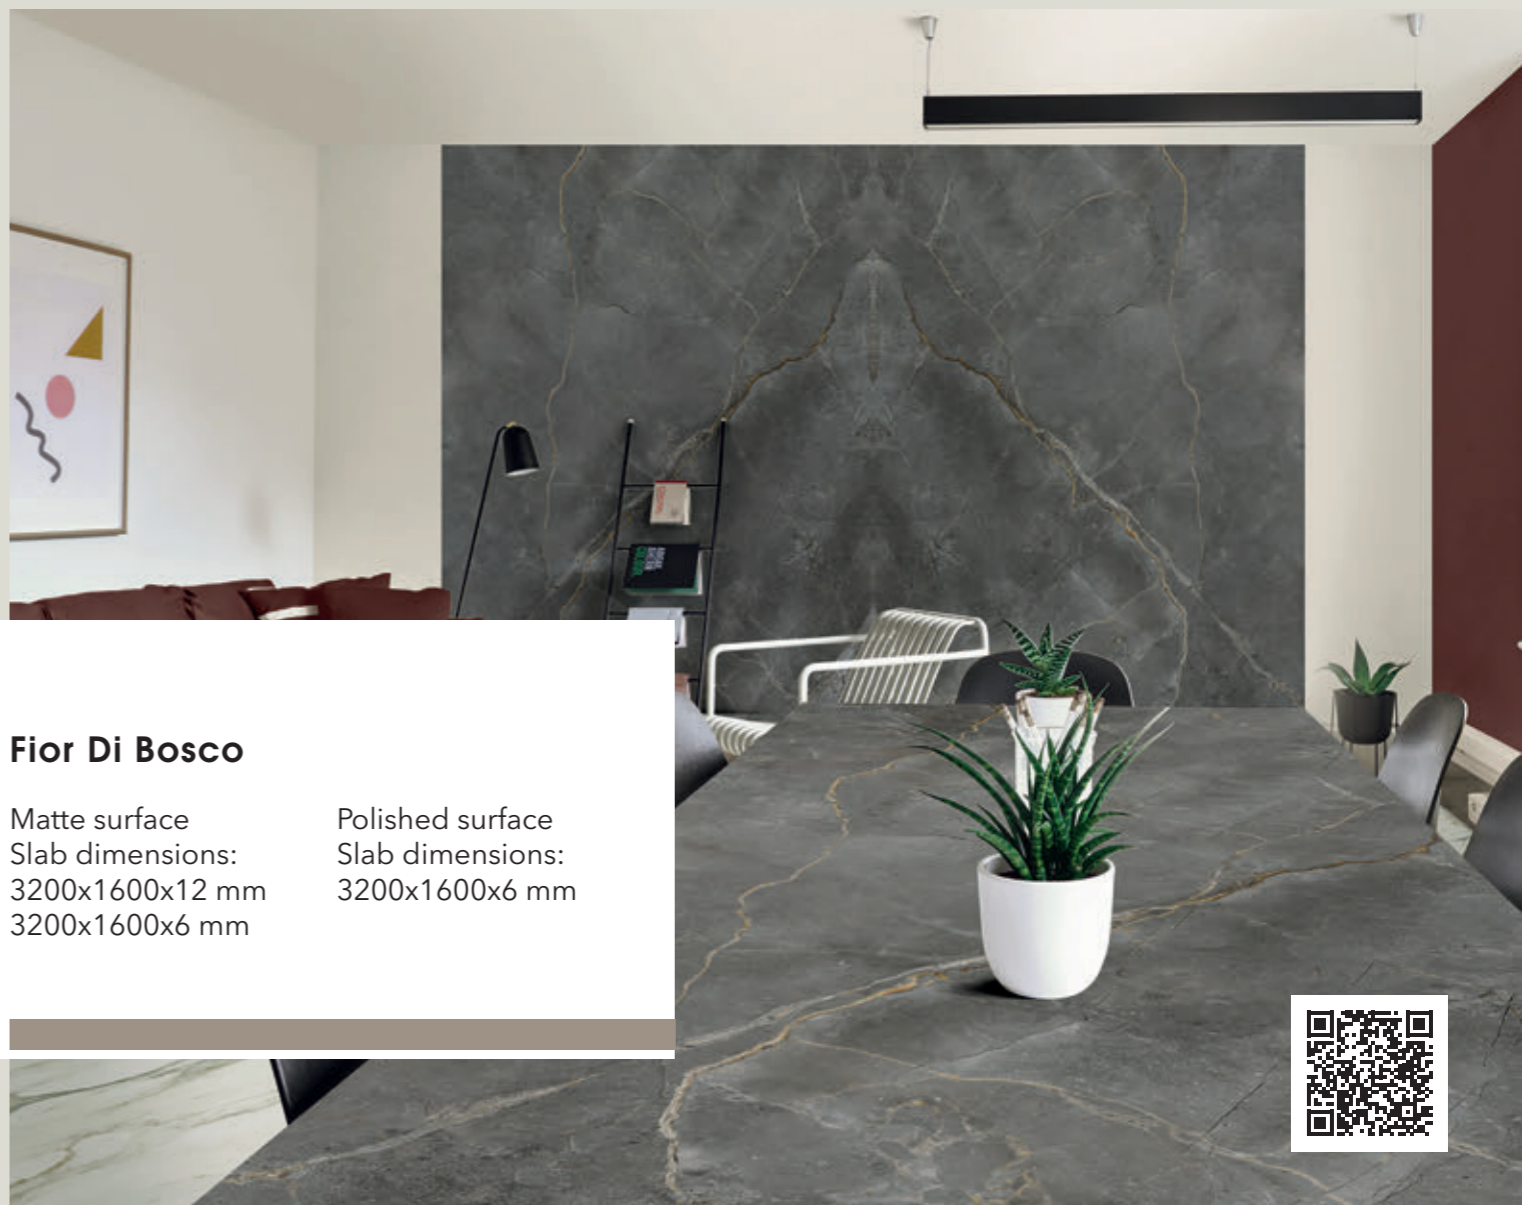

Fior Di Bosco

Matte surface
Slab dimensions:
3200x1600x12 mm
3200x1600x6 mm

Polished surface
Slab dimensions:
3200x1600x6 mm