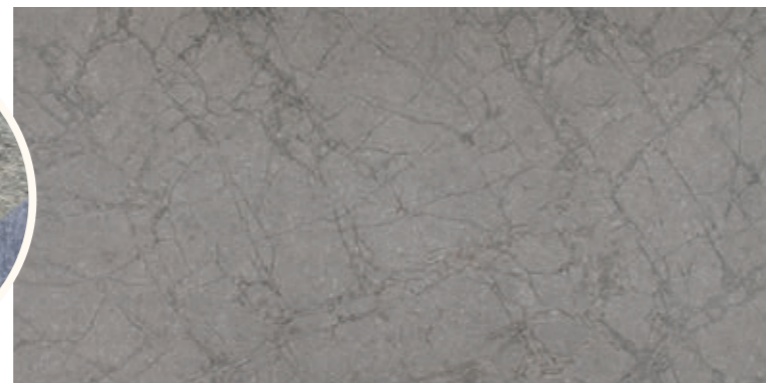

Decorations marked as Bookmatch are available in options A and B: one mirrors the other, creating the impression of an open book.

The pattern throughout the entire thickness of the slab.

Grey Soap Fullbody 3D