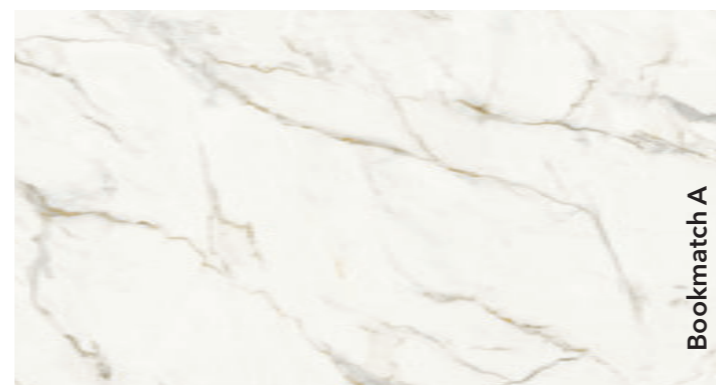

Decorations marked as Bookmatch are available in options A and B: one mirrors the other, creating the impression of an open book.