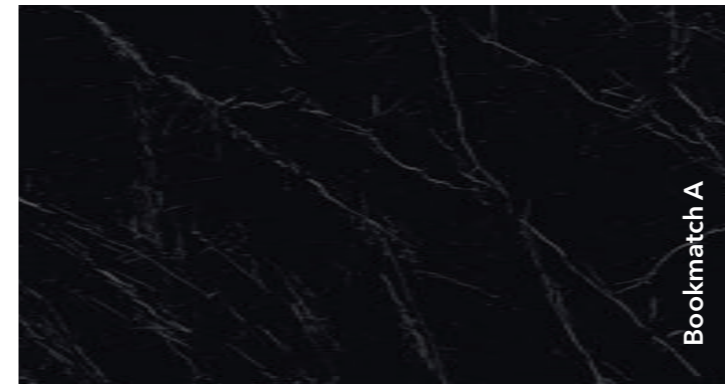

Decorations marked as Bookmatch are available in options A and B: one mirrors the other, creating the impression of an open book.