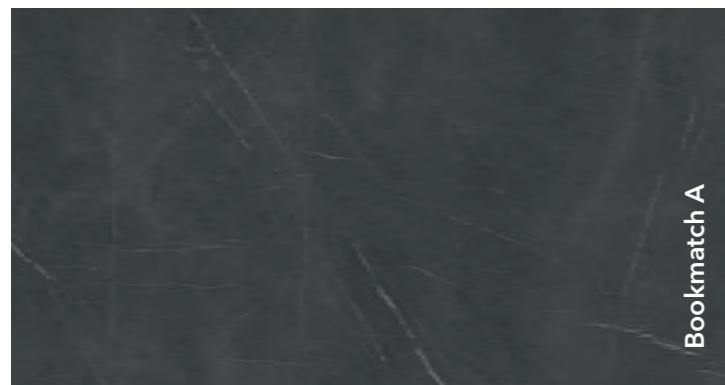

Decorations marked as Bookmatch are available in options A and B: one mirrors the other, creating the impression of an open book.

Bookmatch A