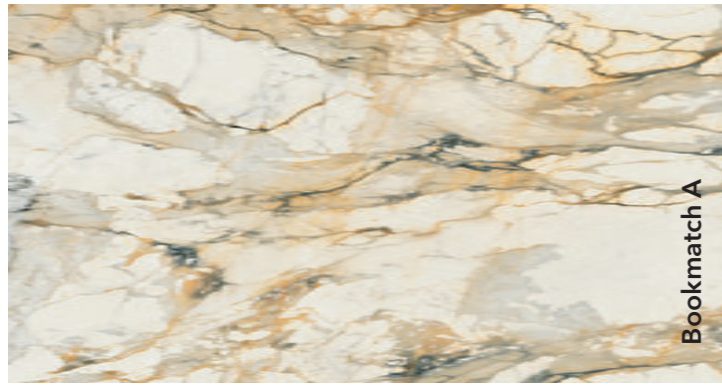

Decorations marked as Bookmatch are available in options A and B: one mirrors the other, creating the impression of an open book.

Limestone Beige

Structured surface
Slab dimensions:
3200x1600x12 mm

Bookmatch A