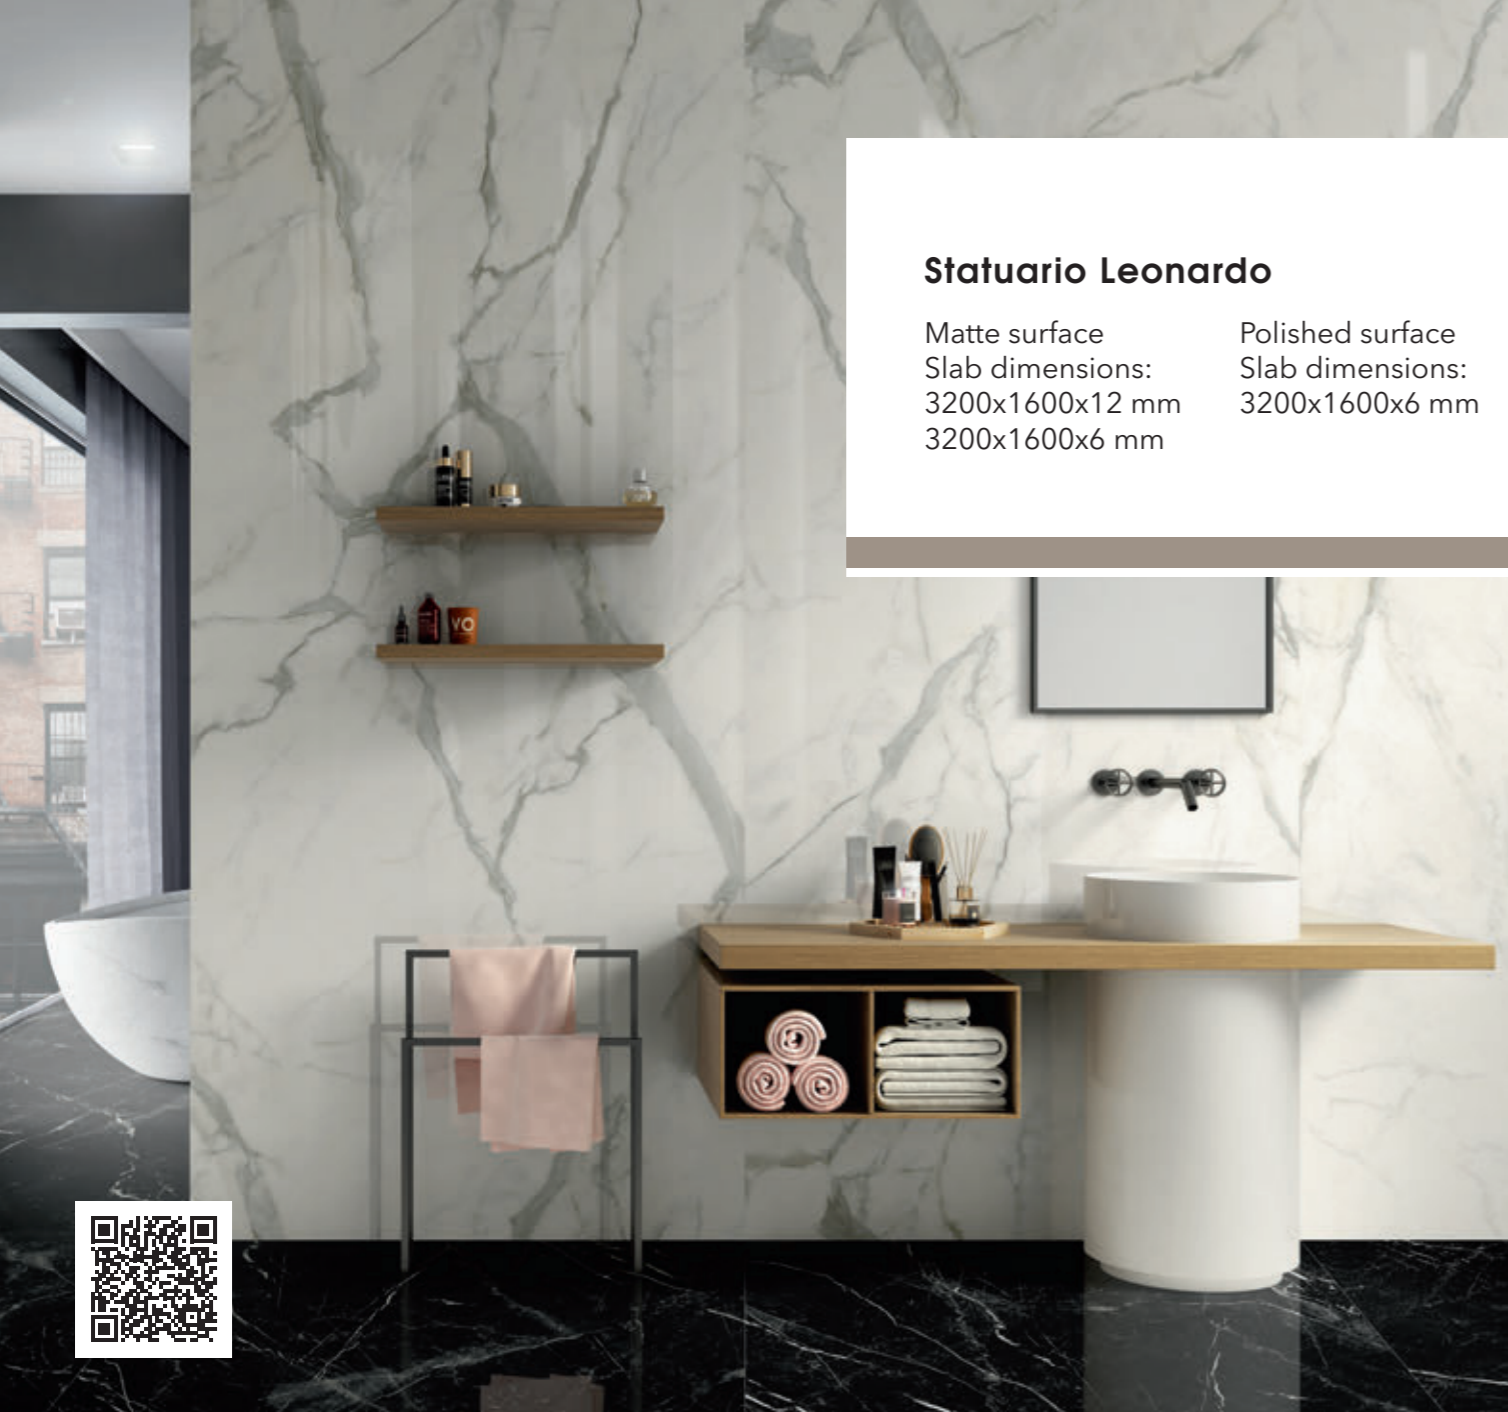

Statuario Leonardo

Matte surface	Polished surface
Slab dimensions: 3200x1600x12 mm	Slab dimensions: 3200x1600x6 mm
3200x1600x6 mm	

Decorations marked as Bookmatch are available in options A and B: one mirrors the other, creating the impression of an open book.