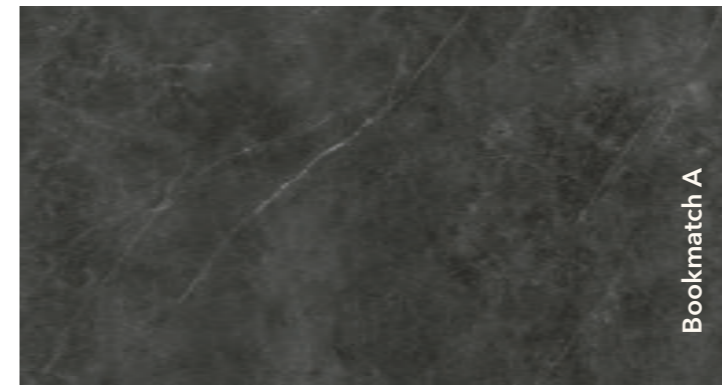

Bookmatch A