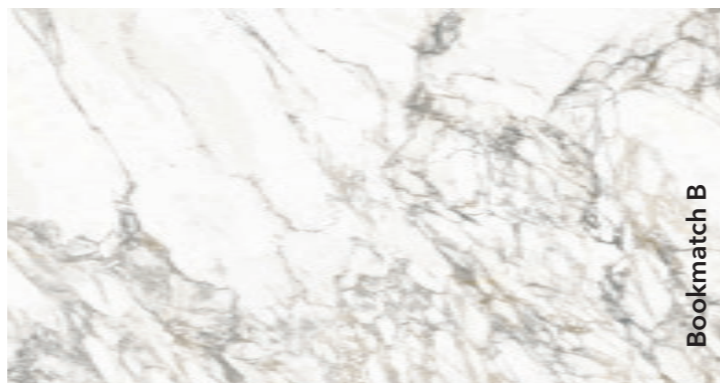

Bookmatch B

Arabescato

Matte surface
Slab dimensions:
3200x1600x12 mm
3200x1600x6 mm

Decorations marked as Bookmatch are available in options A and B: one mirrors the other, creating the impression of an open book.