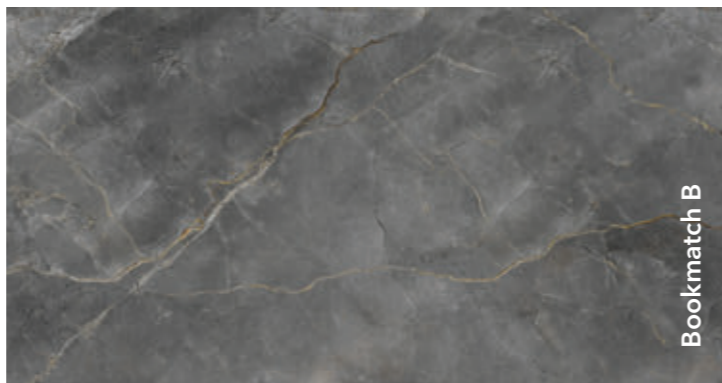

Bookmatch B

Decorations marked as Bookmatch are available in options A and B: one mirrors the other, creating the impression of an open book.