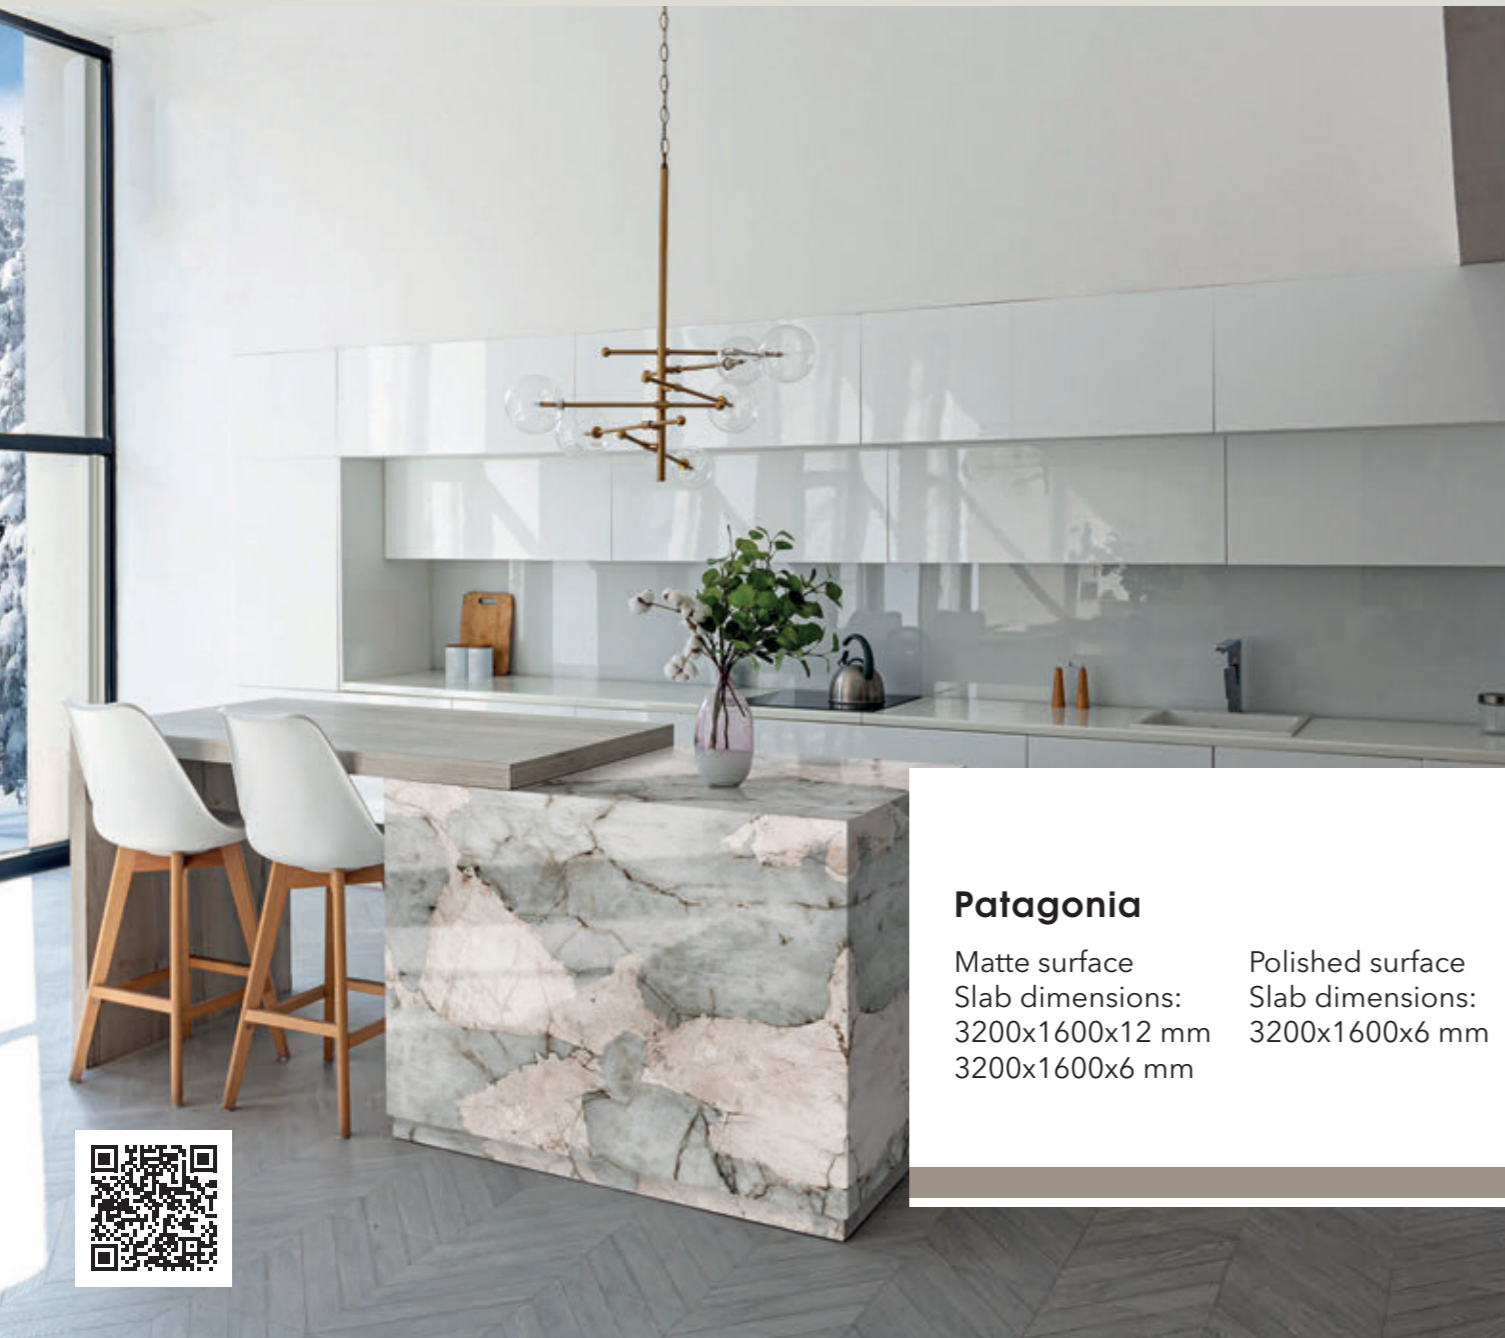

Norwegian Stone Grey

Structured surface
Slab dimensions:
3200x1600x12 mm

Patagonia

Matte surface
Slab dimensions:
3200x1600x12 mm
3200x1600x6 mm

Polished surface
Slab dimensions:
3200x1600x6 mm