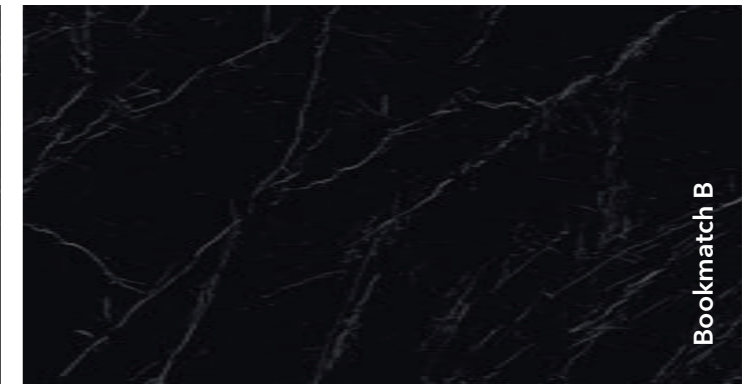

Decorations marked as Bookmatch are available in options A and B: one mirrors the other, creating the impression of an open book.