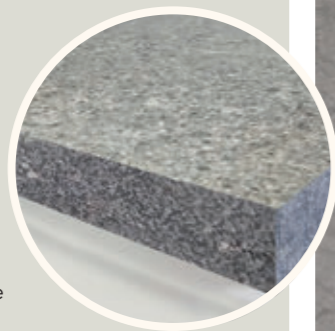

The pattern throughout the entire thickness of the slab.