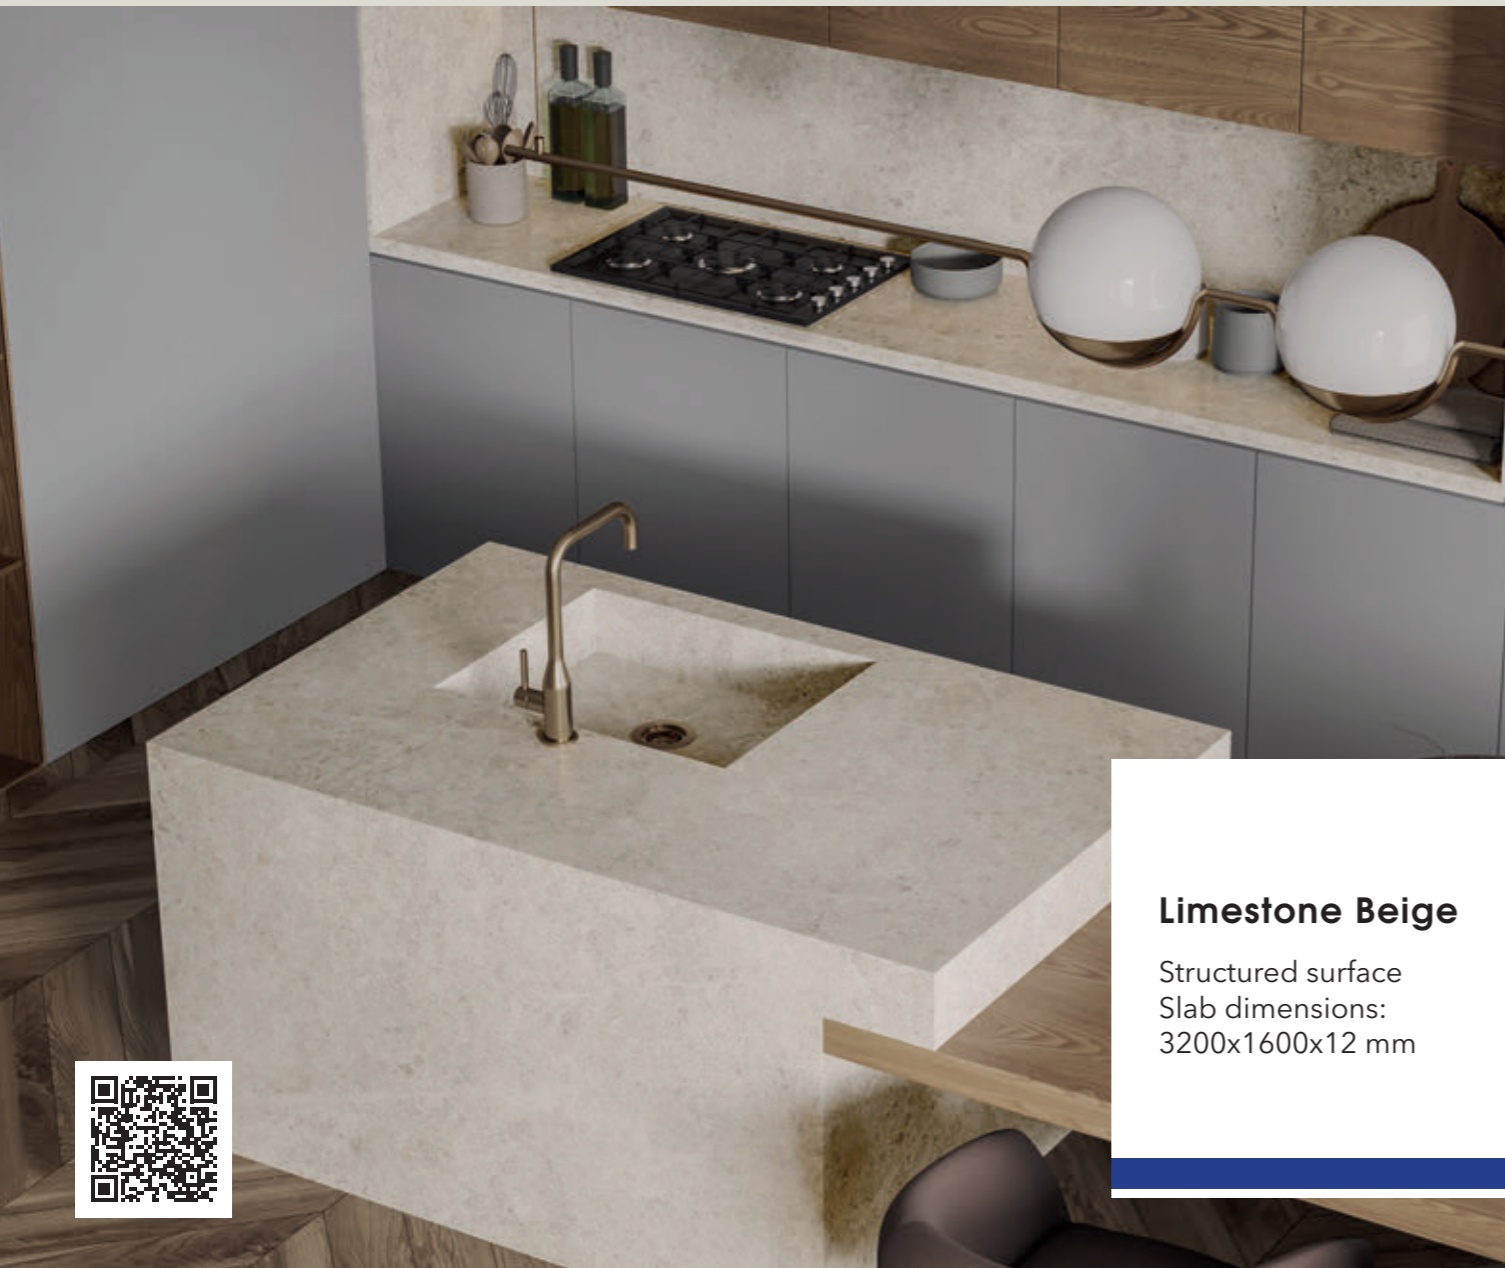

Decorations marked as Bookmatch are available in options A and B: one mirrors the other, creating the impression of an open book.

Limestone Beige

Structured surface
Slab dimensions:
3200x1600x12 mm

Bookmatch A