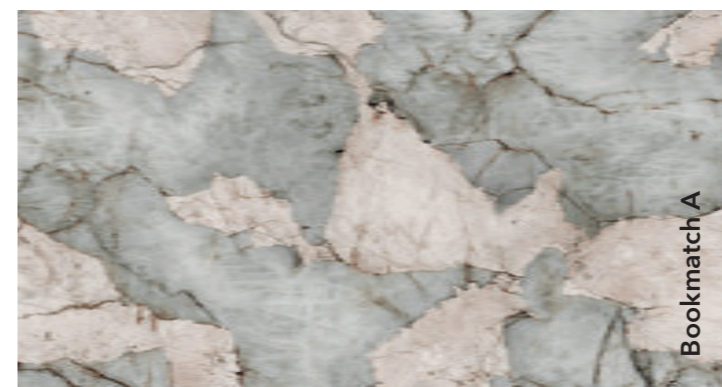

Norwegian Stone Grey

Structured surface
Slab dimensions:
3200x1600x12 mm

Patagonia

Matte surface
Slab dimensions:
3200x1600x12 mm
3200x1600x6 mm

Polished surface
Slab dimensions:
3200x1600x6 mm

Decorations marked as Bookmatch are available in options A and B: one mirrors the other, creating the impression of an open book.