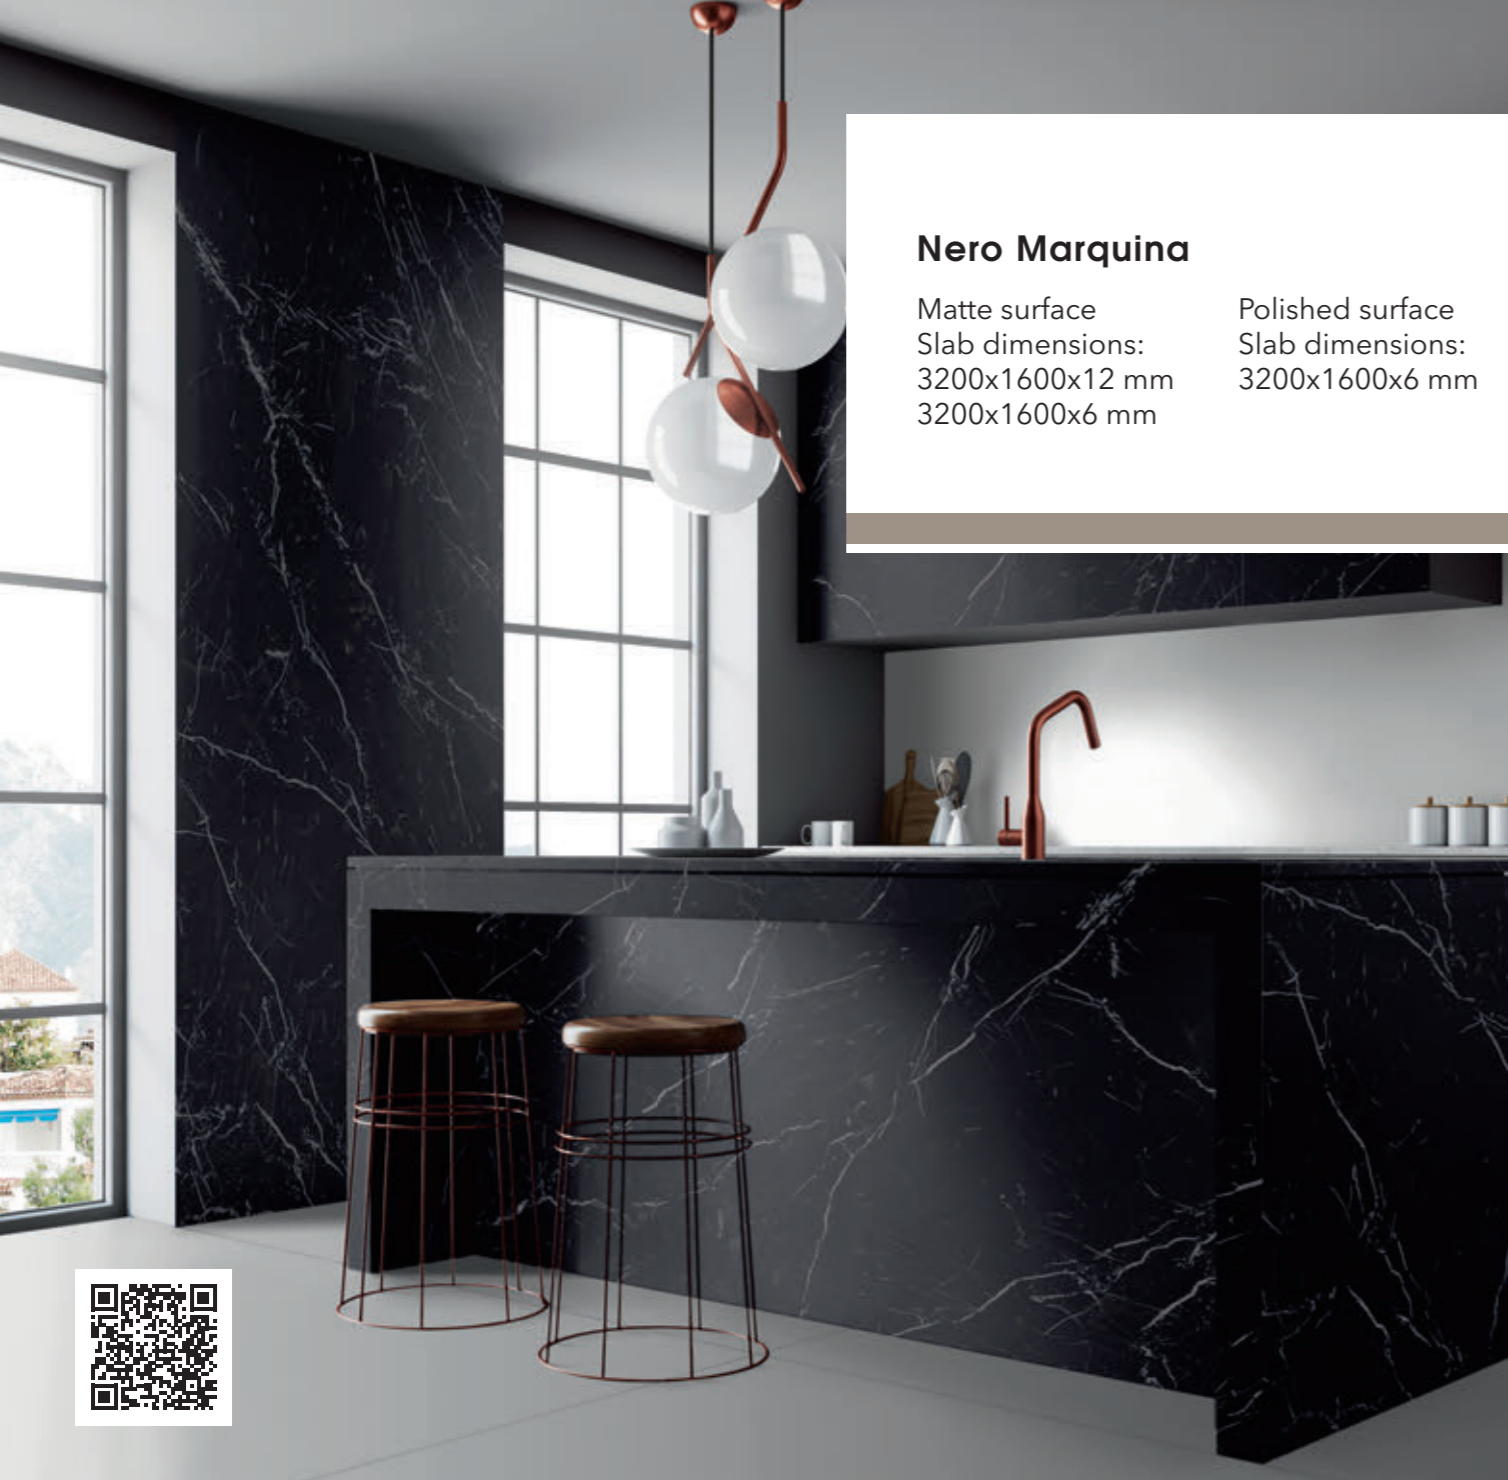

Nero Marquina

Matte surface
Slab dimensions:
3200x1600x12 mm
3200x1600x6 mm

Polished surface
Slab dimensions:
3200x1600x6 mm