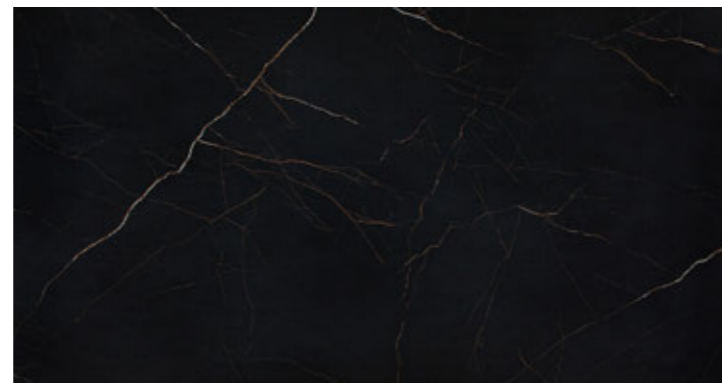

Noir Laurent

Matte surface
Slab dimensions:
3200x1600x12 mm