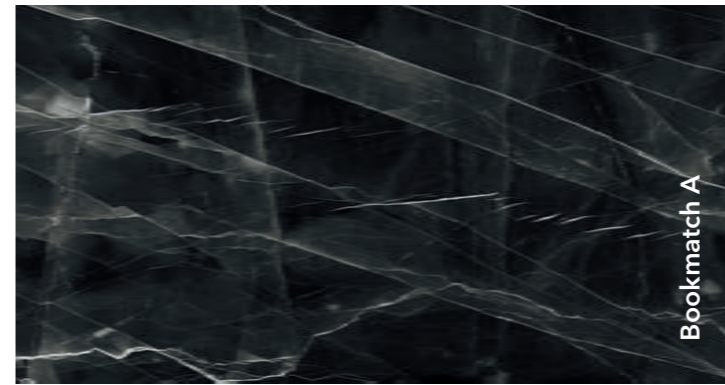

Bookmatch A

Bookmatch B

Black Diamond

Matte surface
Slab dimensions:
3200x1600x12 mm

Decorations marked as Bookmatch are available in options A and B: one mirrors the other, creating the impression of an open book.