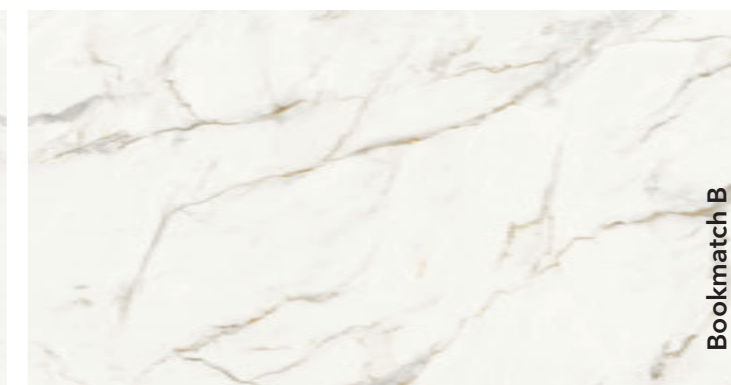

Decorations marked as Bookmatch are available in options A and B: one mirrors the other, creating the impression of an open book.