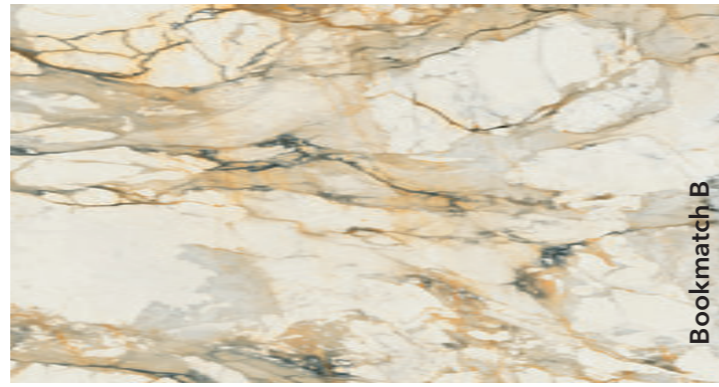

Decorations marked as Bookmatch are available in options A and B: one mirrors the other, creating the impression of an open book.

Limestone Beige

Structured surface
Slab dimensions:
3200x1600x12 mm

Bookmatch A