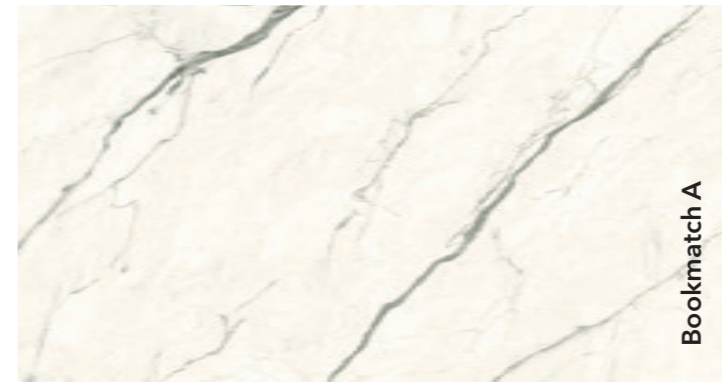

Bookmatch A